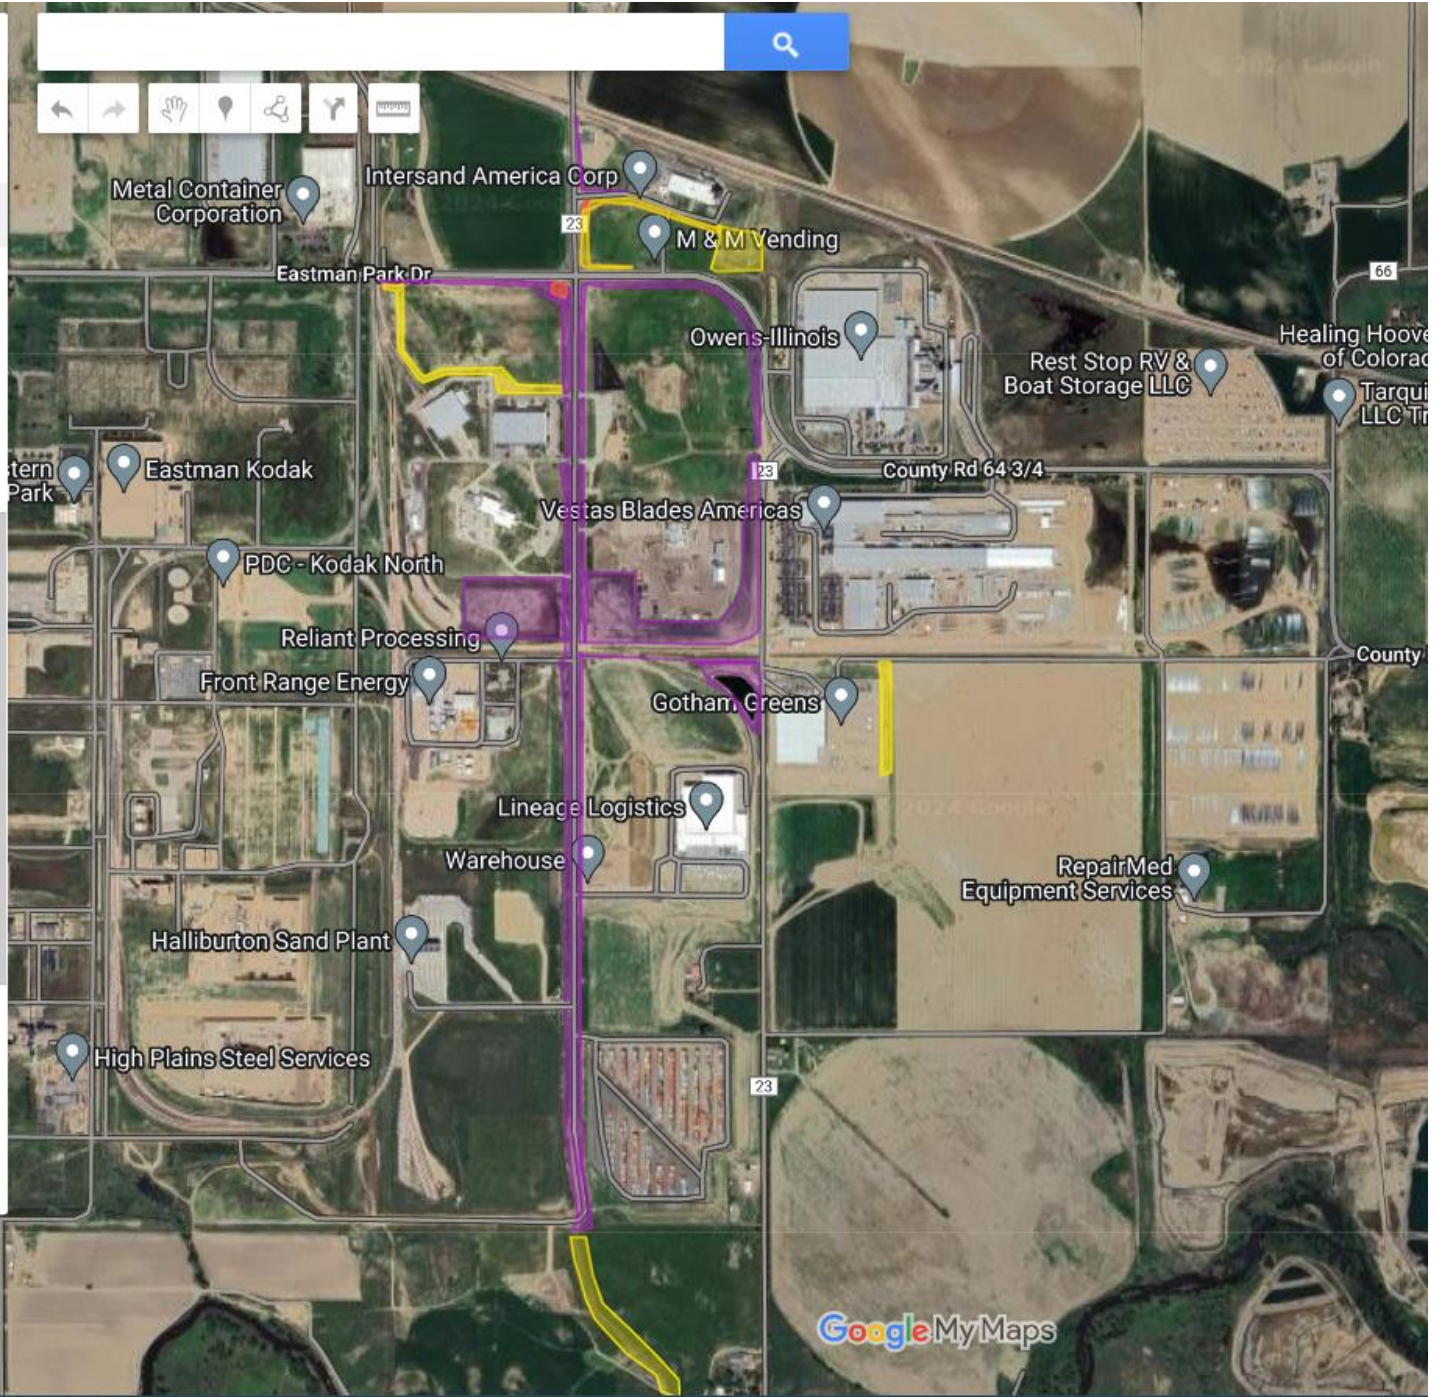

# Great Western

291 views  
Last edit was seconds ago

Add layer Share Preview

- Field - monthly/as needed
- CLOMR Ditch, mowing/weed...
- ROW Mowing - ditch access ...
- Non -potable ROW Mowing
- Native area/ROW - as directed
- ROW - monthly/as needed
- ROW - monthly/as needed
- ROW - monthly/as needed
- ROW - monthly/as needed
- ROW - monthly/as needed
- ROW - monthly/as needed
- ROW - monthly/as needed
- Polygon 22
- Detention pond maint
- ROW - monthly/as needed
- detention area mowing
- earthen ditch to Poudre

### Great Western

291 views  
Last edit was seconds ago

Add layer Share Preview

- ROW - monthly/as needed
- ROW - monthly/as needed
- ROW - monthly/as needed
- ROW - monthly/as needed
- ROW - monthly/as needed
- ROW - monthly/as needed
- Field - monthly/as needed
- Field - monthly/as needed
- CLOMR Ditch, mowing/weed...
- ROW Mowing - ditch access ...
- Non-potable ROW Mowing
- Native area/ROW - as directed
- ROW - monthly/as needed
- ROW - monthly/as needed
- ROW - monthly/as needed
- ROW - monthly/as needed
- ROW - monthly/as needed
- ROW - monthly/as needed
- ROW - monthly/as needed
- ROW - monthly/as needed
- Polygon 22
- Detention pond maint
- ROW - monthly/as needed
- detention area mowing
- earthen ditch to Poudre