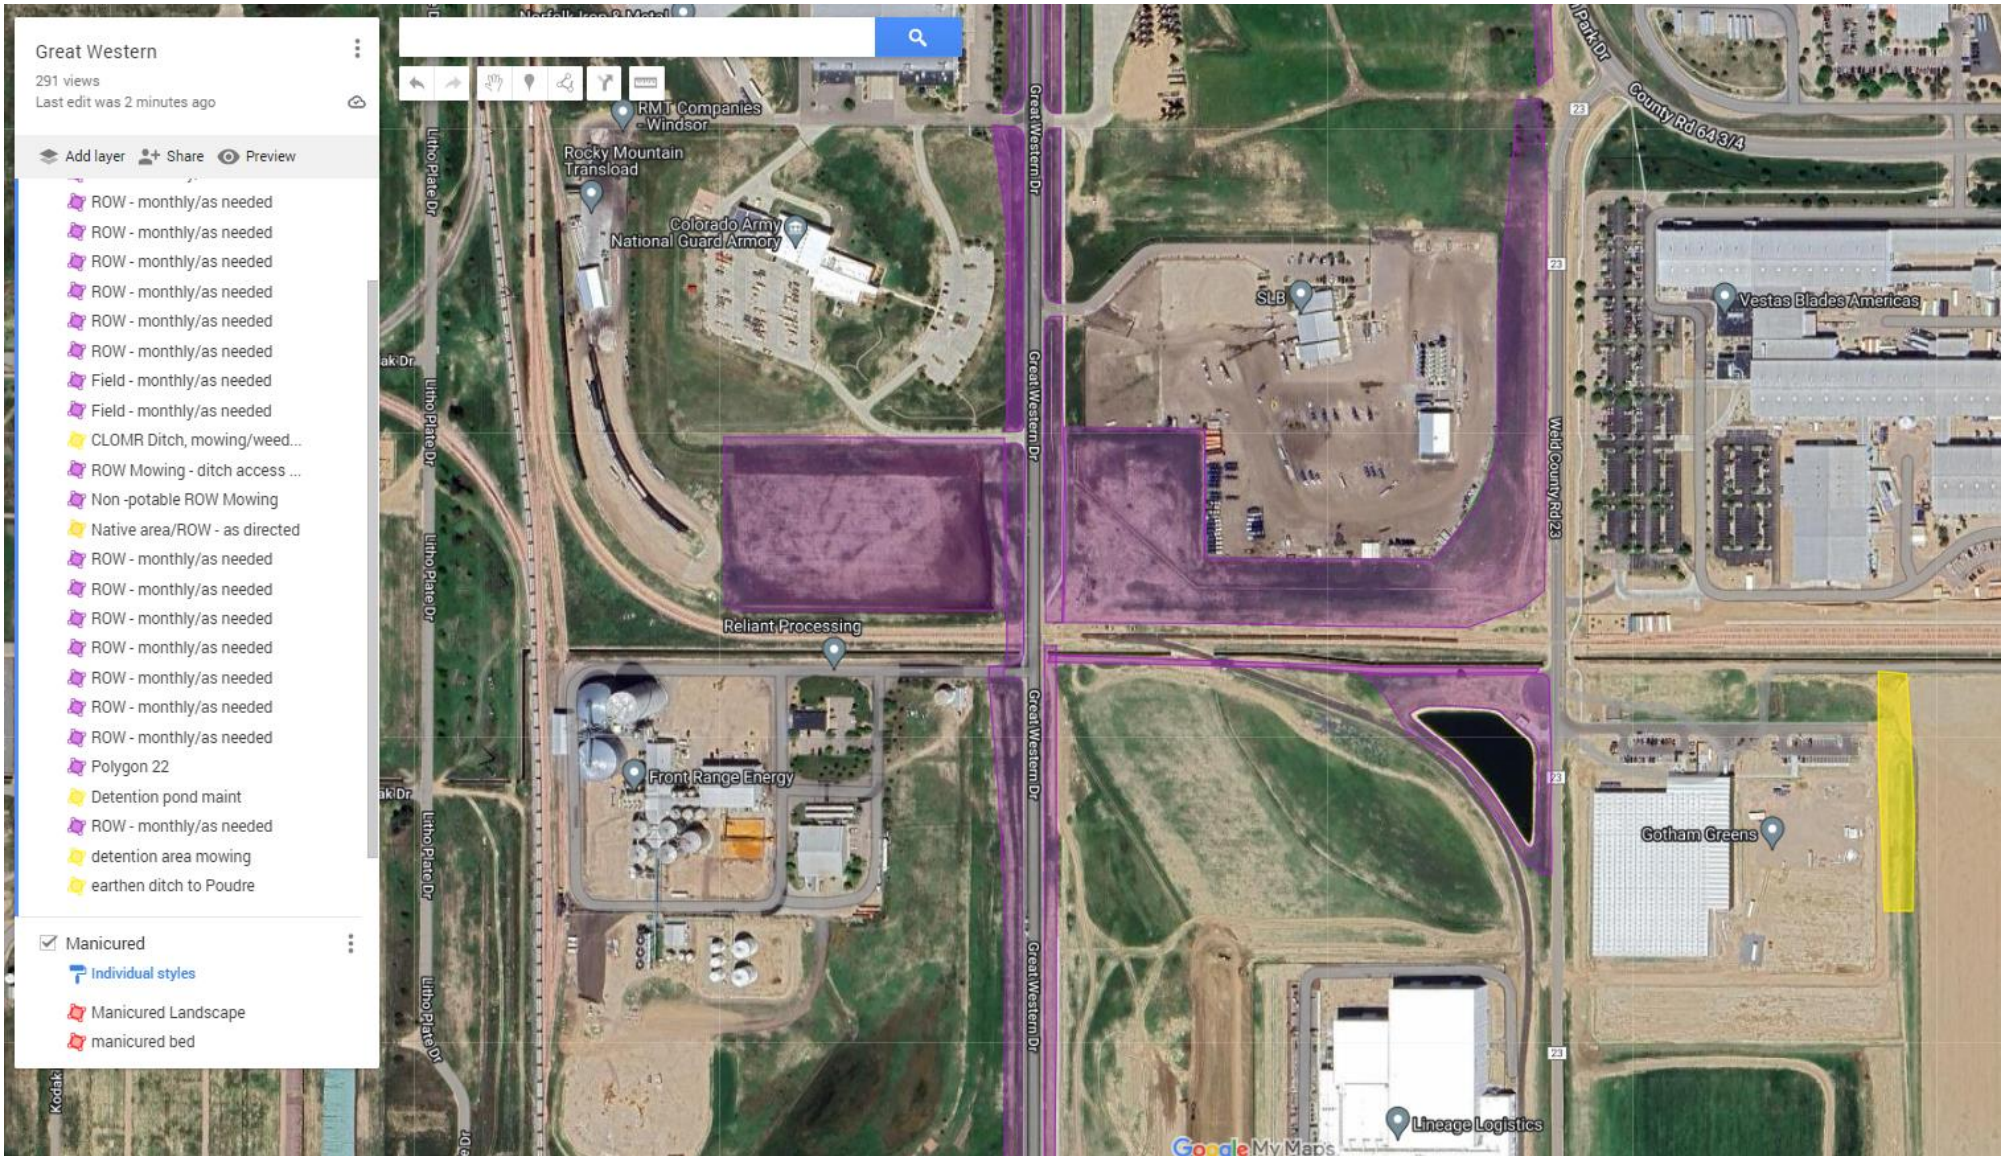

### Great Western

291 views  
Last edit was seconds ago

Add layer Share Preview

- ROW - monthly/as needed
- ROW - monthly/as needed
- ROW - monthly/as needed
- ROW - monthly/as needed
- ROW - monthly/as needed
- ROW - monthly/as needed
- Field - monthly/as needed
- Field - monthly/as needed
- CLOMR Ditch, mowing/weed...
- ROW Mowing - ditch access ...
- Non-potable ROW Mowing
- Native area/ROW - as directed
- ROW - monthly/as needed
- ROW - monthly/as needed
- ROW - monthly/as needed
- ROW - monthly/as needed
- ROW - monthly/as needed
- ROW - monthly/as needed
- ROW - monthly/as needed
- ROW - monthly/as needed
- Polygon 22
- Detention pond maint
- ROW - monthly/as needed
- detention area mowing
- earthen ditch to Poudre

### Great Western

291 views  
Last edit was 2 minutes ago

Add layer Share Preview

- ✦ ROW - monthly/as needed
- ✦ ROW - monthly/as needed
- ✦ ROW - monthly/as needed
- ✦ ROW - monthly/as needed
- ✦ ROW - monthly/as needed
- ✦ ROW - monthly/as needed
- ✦ Field - monthly/as needed
- ✦ Field - monthly/as needed
- ✦ CLOMR Ditch, mowing/weed...
- ✦ ROW Mowing - ditch access ...
- ✦ Non-potable ROW Mowing
- ✦ Native area/ROW - as directed
- ✦ ROW - monthly/as needed
- ✦ ROW - monthly/as needed
- ✦ ROW - monthly/as needed
- ✦ ROW - monthly/as needed
- ✦ ROW - monthly/as needed
- ✦ ROW - monthly/as needed
- ✦ ROW - monthly/as needed
- ✦ Polygon 22
- ✦ Detention pond maint
- ✦ ROW - monthly/as needed
- ✦ detention area mowing
- ✦ earthen ditch to Poudre